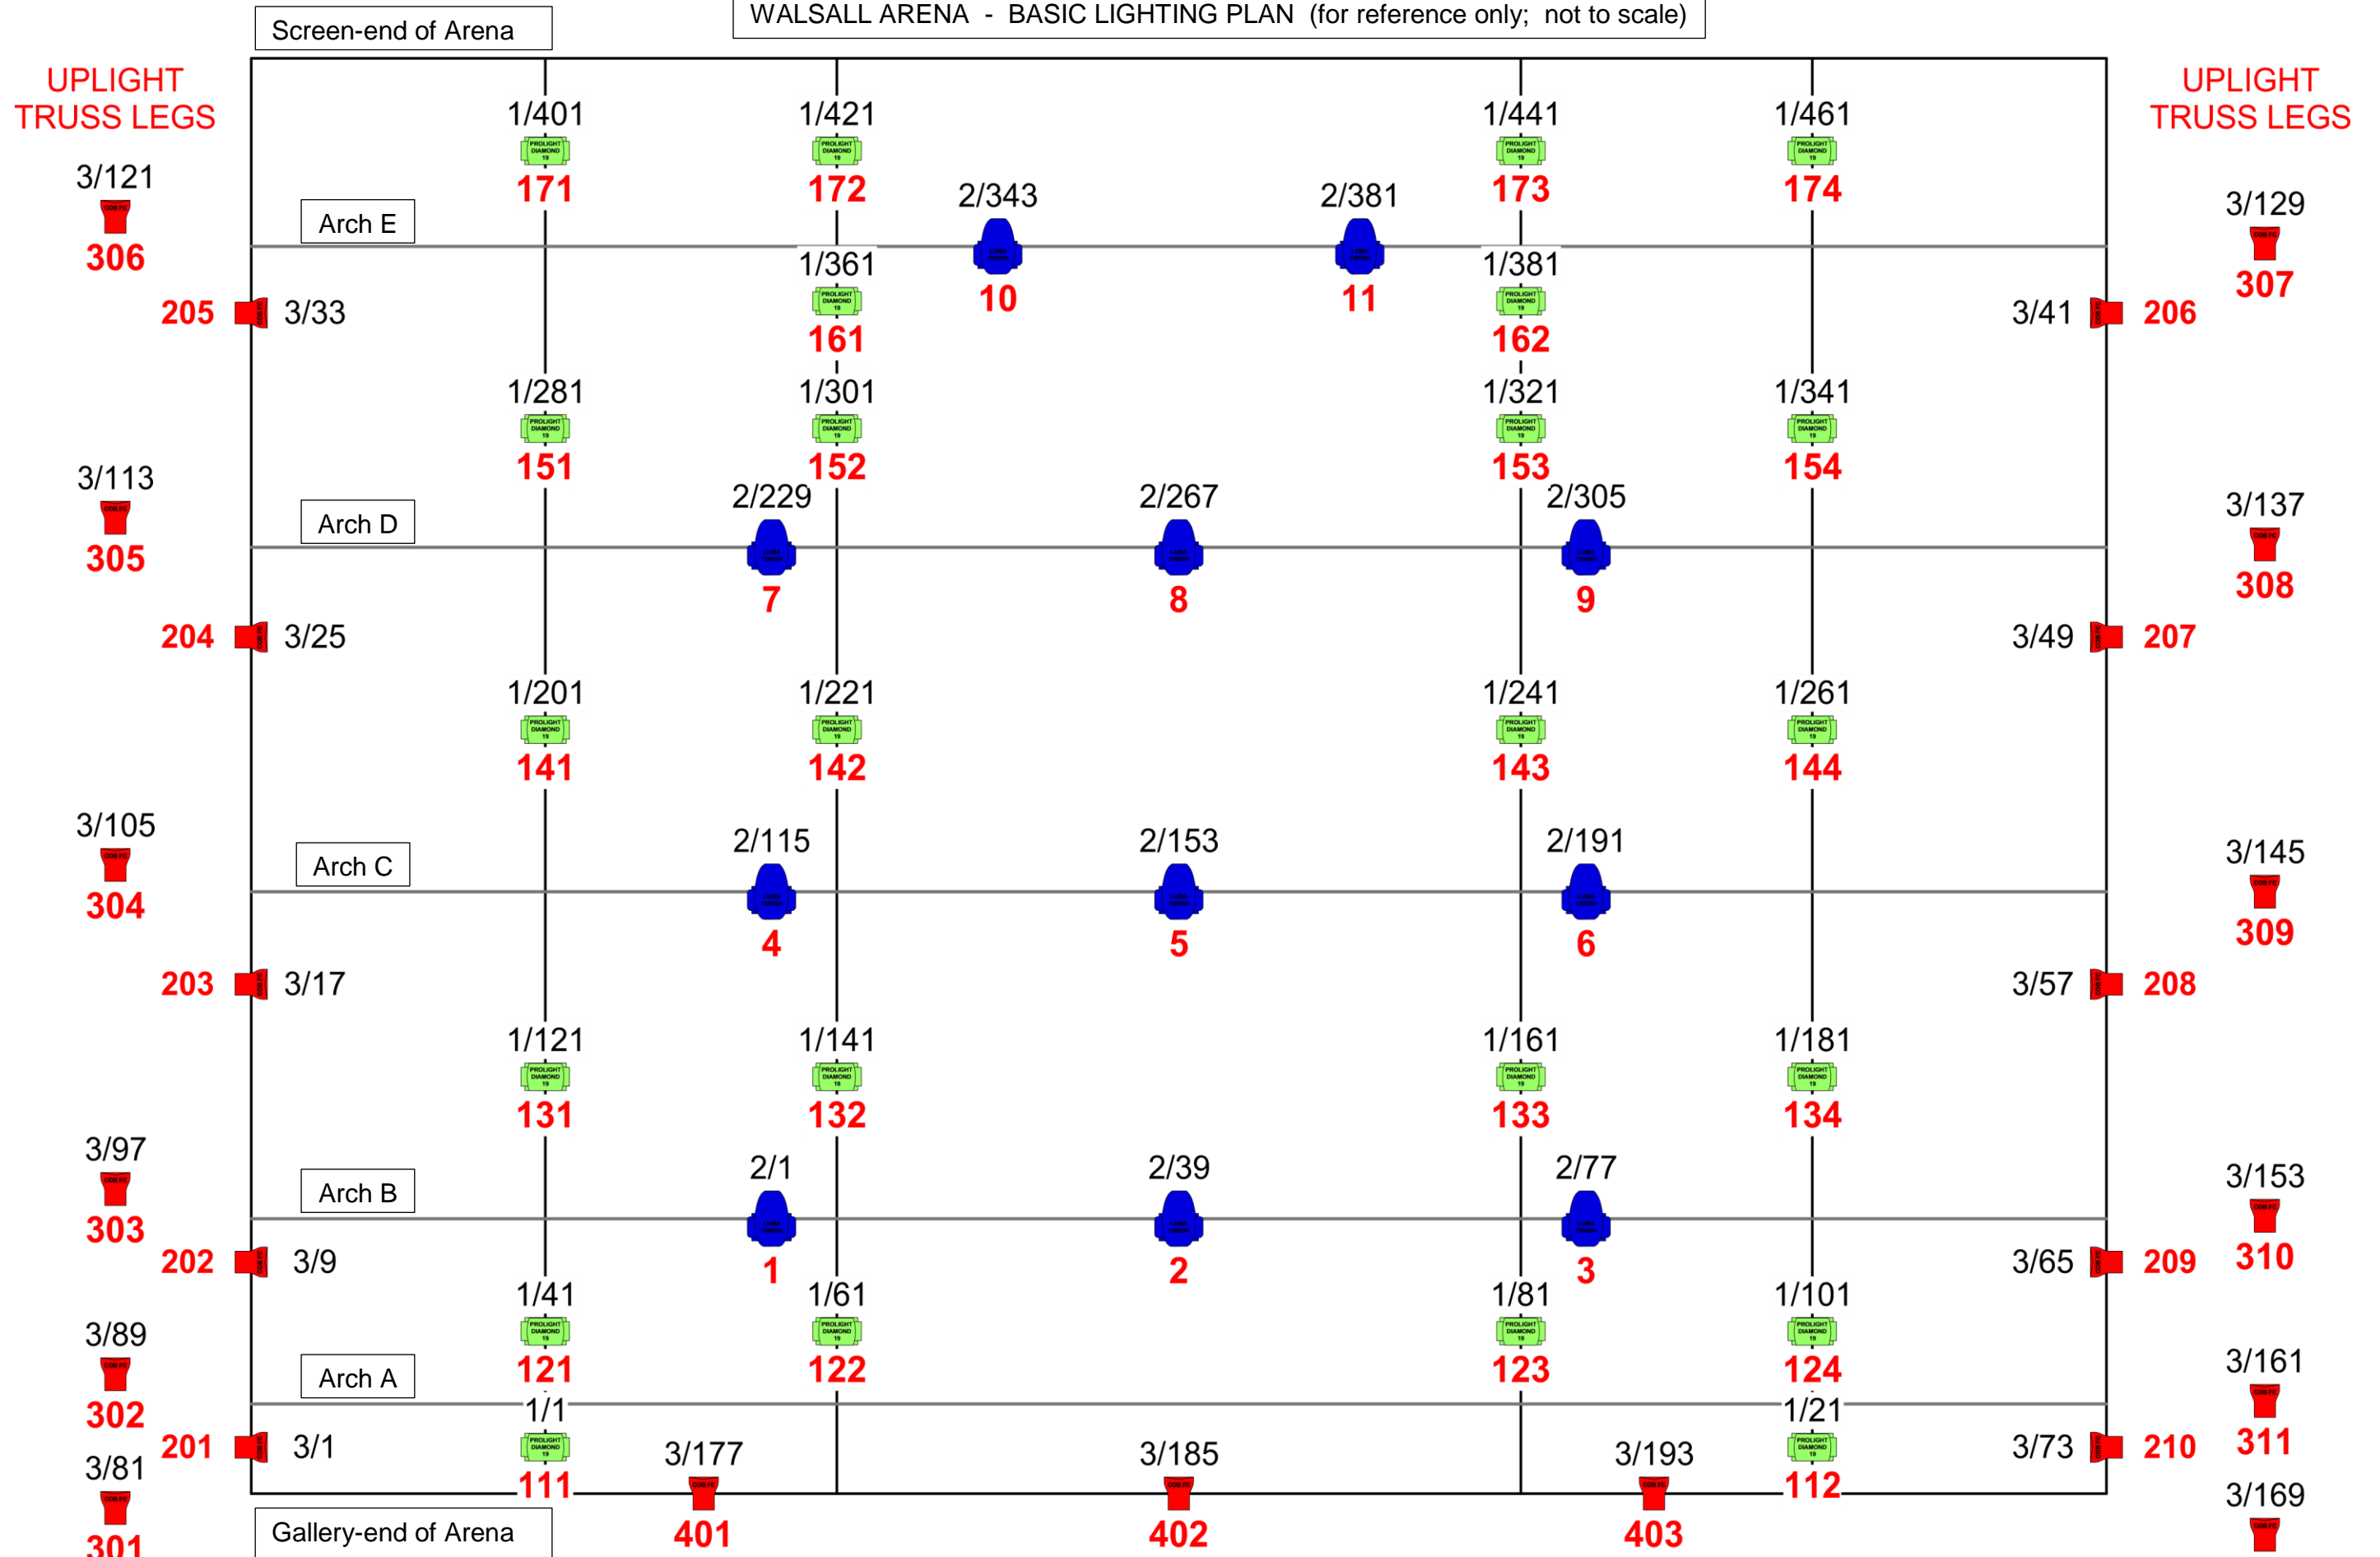

WALSALL ARENA - BASIC LIGHTING PLAN (for reference only; not to scale)

PROLIGHT COB FC
8CH MODE (8CH)

PROLIGHT LUMA 1500SH
EXTENDED MODE (38CH)

PROLIGHT DIAMOND 19
BASIC MODE (20CH)